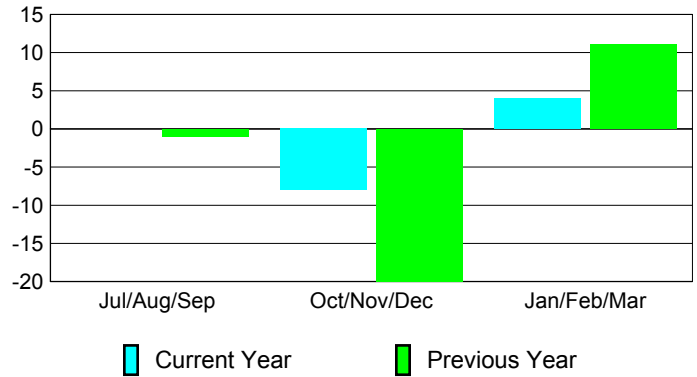

Club Results 2008-2009

Goal, New, Dropped, Gain/Loss

MEMBERSHIP

Membership Results 2008-2009

Membership 2007-2008

Month	Net Memb Goal	Actual New Memb	Actual Dropped Memb	Gain/Loss of Memb	Gain/Loss of Memb
Jul/Aug/Sep	6	32	-32	0	-1
Oct/Nov/Dec	6	17	-25	-8	-20
Jan/Feb/Mar	6	24	-20	4	11
Totals	18	73	-77	-4	-10

Membership Results 2008-2009

Goal, New, Dropped, Gain/Loss

Comparison of Club Gain/Loss

Current Year Compared to the Previous Year

Comparison of Membership Gain/Loss

Current Year Compared to the Previous Year

YTD Status Quo Clubs 2008-2009

Status Quo Clubs Compared to Status Quo Members

Gender Comparison 2008-2009