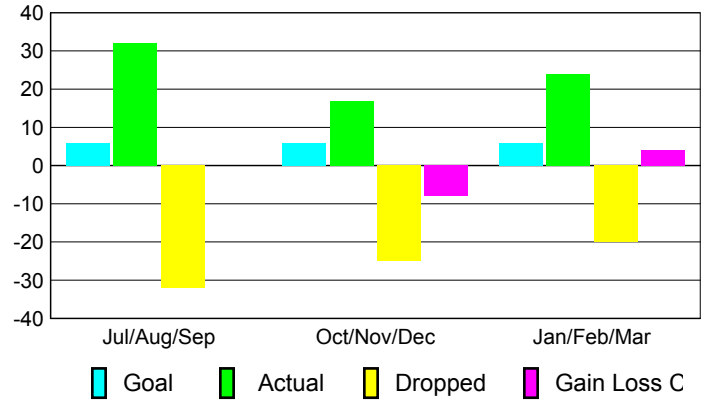

Club Results 2008-2009

Goal, New, Dropped, Gain/Loss

MEMBERSHIP

Membership Results 2008-2009

Membership 2007-2008

Month	Net Memb Goal	Actual New Memb	Actual Dropped Memb	Gain/Loss of Memb	Gain/Loss of Memb
Jul/Aug/Sep	6	32	-32	0	-1
Oct/Nov/Dec	6	17	-25	-8	-20
Jan/Feb/Mar	6	24	-20	4	11
Totals	18	73	-77	-4	-10

Membership Results 2008-2009

Goal, New, Dropped, Gain/Loss

Comparison of Club Gain/Loss

Current Year Compared to the Previous Year

Comparison of Membership Gain/Loss

Current Year Compared to the Previous Year