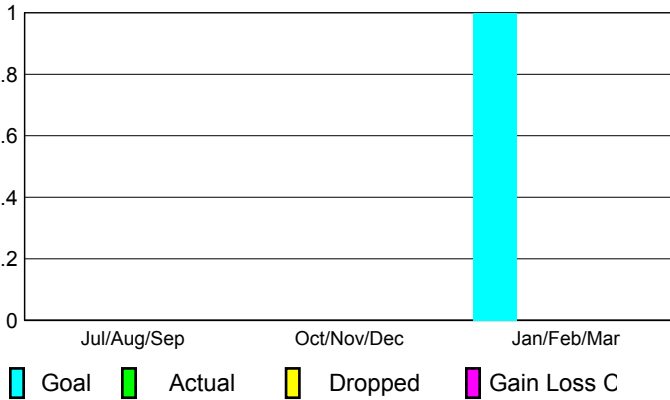

2008-2009 GMT Quarterly Report for District (or Undistricted) **District 60 A**

GMT: **Doctor CARLOS E JUSTINIAN**

Location: **GUYANA**

GMT CA: **3**

CLUBS

Club Results 2008-2009

Clubs 2007-2008

Month	New Club Goal	Actual New Clubs	Actual Dropped Clubs	Gain/Loss of Clubs	Gain/Loss of Clubs
Jul/Aug/Sep	0	0	0	0	0
Oct/Nov/Dec	0	0	0	0	-1
Jan/Feb/Mar	1	0	0	0	0
Totals	1	0	0	0	-1

Club Results 2008-2009

Goal, New, Dropped, Gain/Loss

MEMBERSHIP

Membership Results 2008-2009

Membership 2007-2008

Month	Net Memb Goal	Actual New Memb	Actual Dropped Memb	Gain/Loss of Memb	Gain/Loss of Memb
Jul/Aug/Sep	6	32	-32	0	-1
Oct/Nov/Dec	6	17	-25	-8	-20
Jan/Feb/Mar	6	24	-20	4	11
Totals	18	73	-77	-4	-10