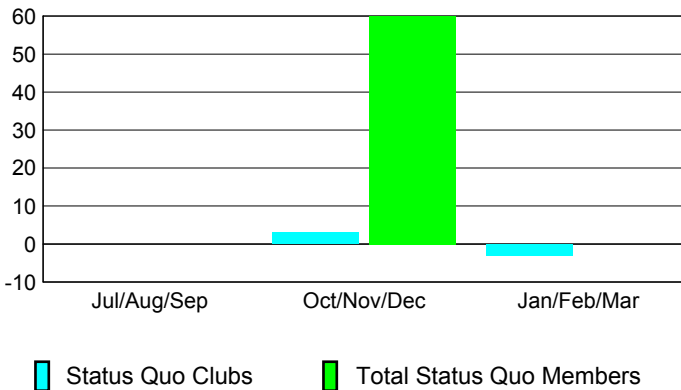

Club Results 2008-2009

Goal, New, Dropped, Gain/Loss

MEMBERSHIP

Membership Results 2008-2009

Membership 2007-2008

Month	Net Memb Goal	Actual New Memb	Actual Dropped Memb	Gain/Loss of Memb	Gain/Loss of Memb
Jul/Aug/Sep	6	32	-32	0	-1
Oct/Nov/Dec	6	17	-25	-8	-20
Jan/Feb/Mar	6	24	-20	4	11
Totals	18	73	-77	-4	-10

Membership Results 2008-2009

Goal, New, Dropped, Gain/Loss

Comparison of Club Gain/Loss

Current Year Compared to the Previous Year

Comparison of Membership Gain/Loss

Current Year Compared to the Previous Year

YTD Status Quo Clubs 2008-2009

Status Quo Clubs Compared to Status Quo Members

Gender Comparison 2008-2009